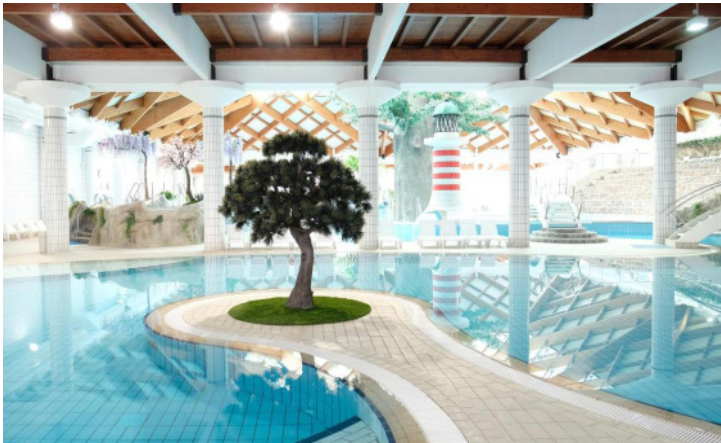

Hotel Toplice ****
Catez ob Savi, Slovenia

<https://www.authentic.football/camps/toplice-hotel>

Terme Toplice features two heated standard FIFA training fields. The hotel offers great SPA area and comfortable accommodation.